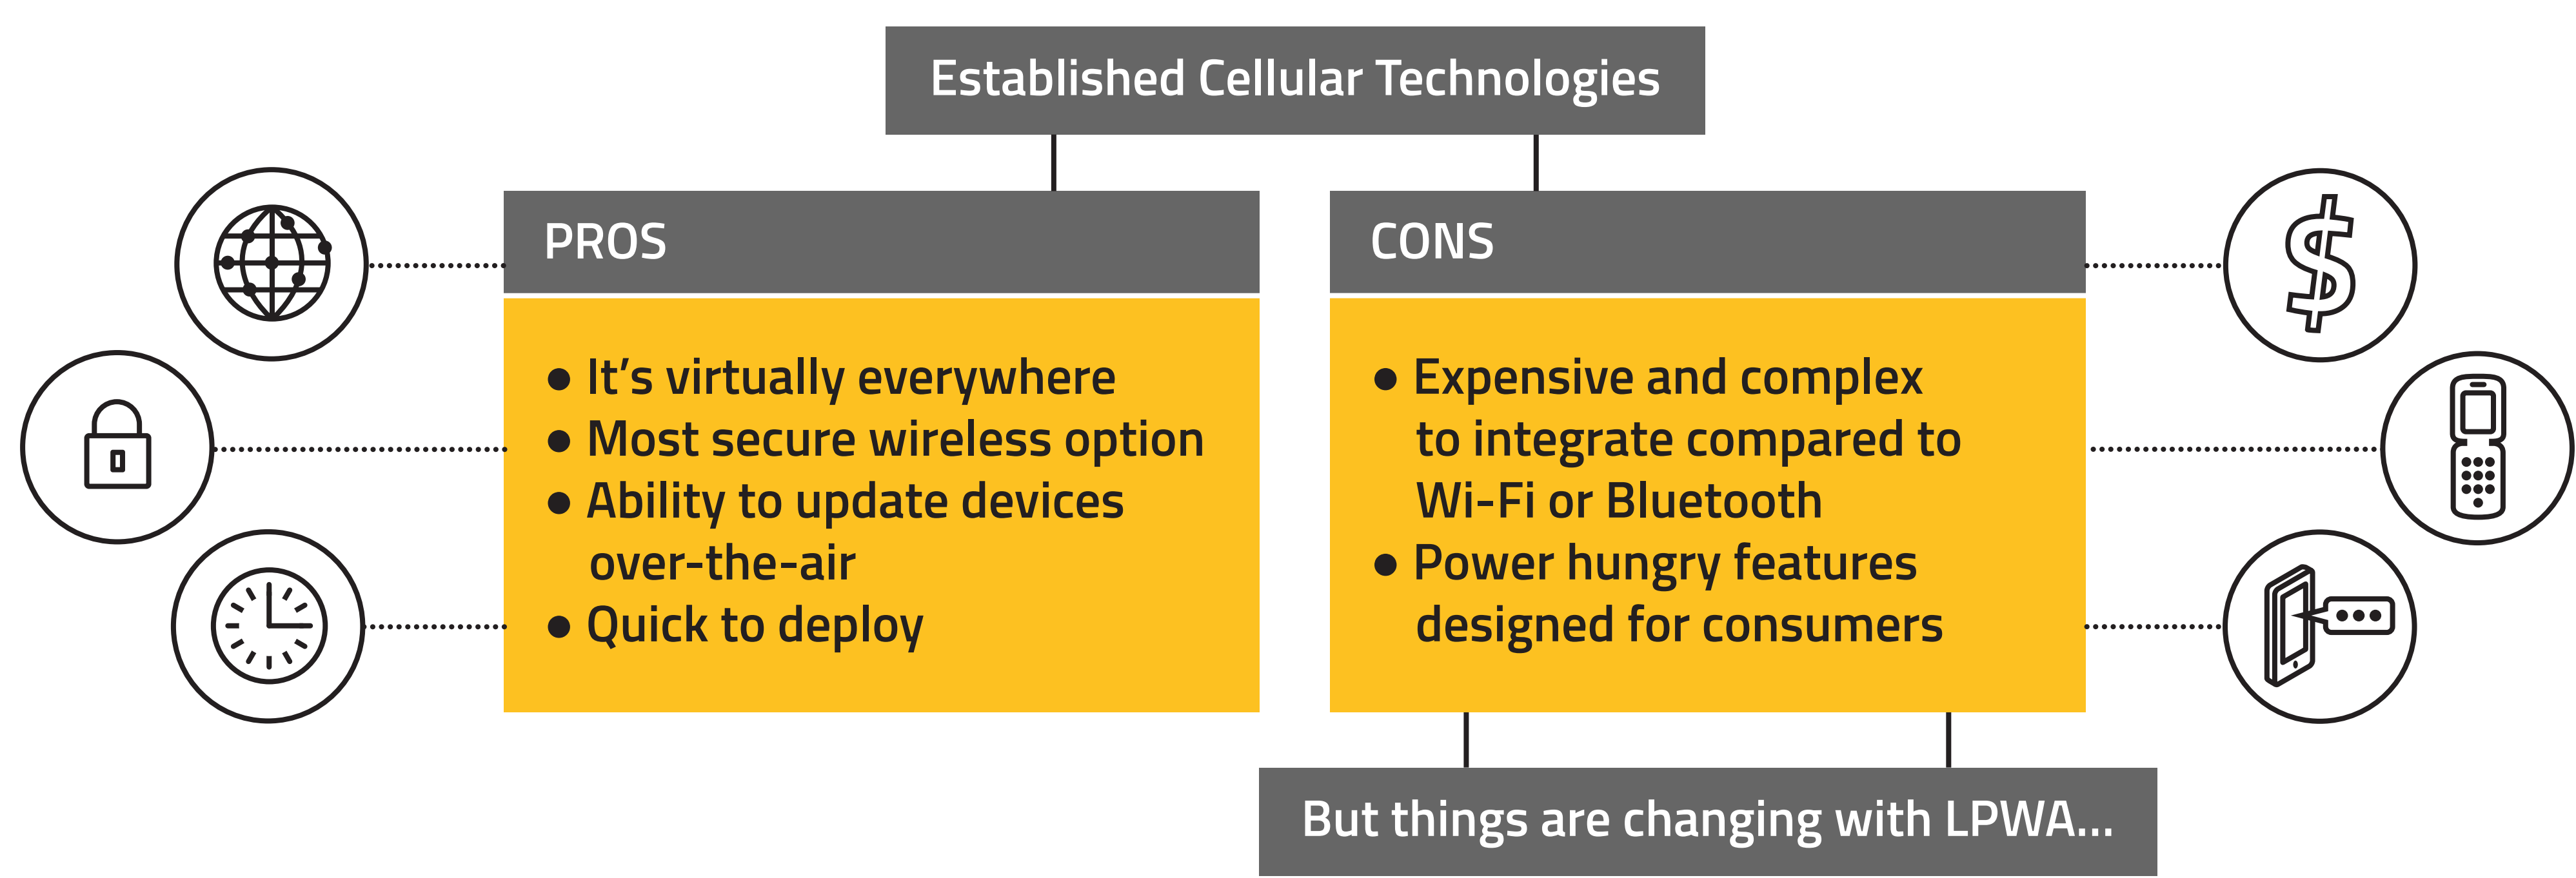

If you haven't considered cellular for the Internet of Things...
NOW IS THE TIME

DID YOU KNOW...

Any 4G mobile network can become an LPWA network overnight with a simple software upgrade.

What is LPWA?

Low-Power Wide-Area (LPWA) technology is a brand new category of wireless that will connect more objects to improve the safety, efficiency, and resource management of our planet by delivering on the 3C's demanded by many IoT applications.

DID YOU KNOW...

The cost savings are being driven by a significant reduction in device complexity for LPWA compared to broadband LTE devices.

DID YOU KNOW...

Cellular LPWA technologies meet the 3C's and bring best-in-class security, mobility, network quality, and voice capability that proprietary technologies cannot deliver.

Two Leading LPWA Technologies

LTE is evolving to meet both the low-data, low-power needs of IoT and the high-speed, high-performance requirements of many critical communication IoT applications.
 Learn more at: