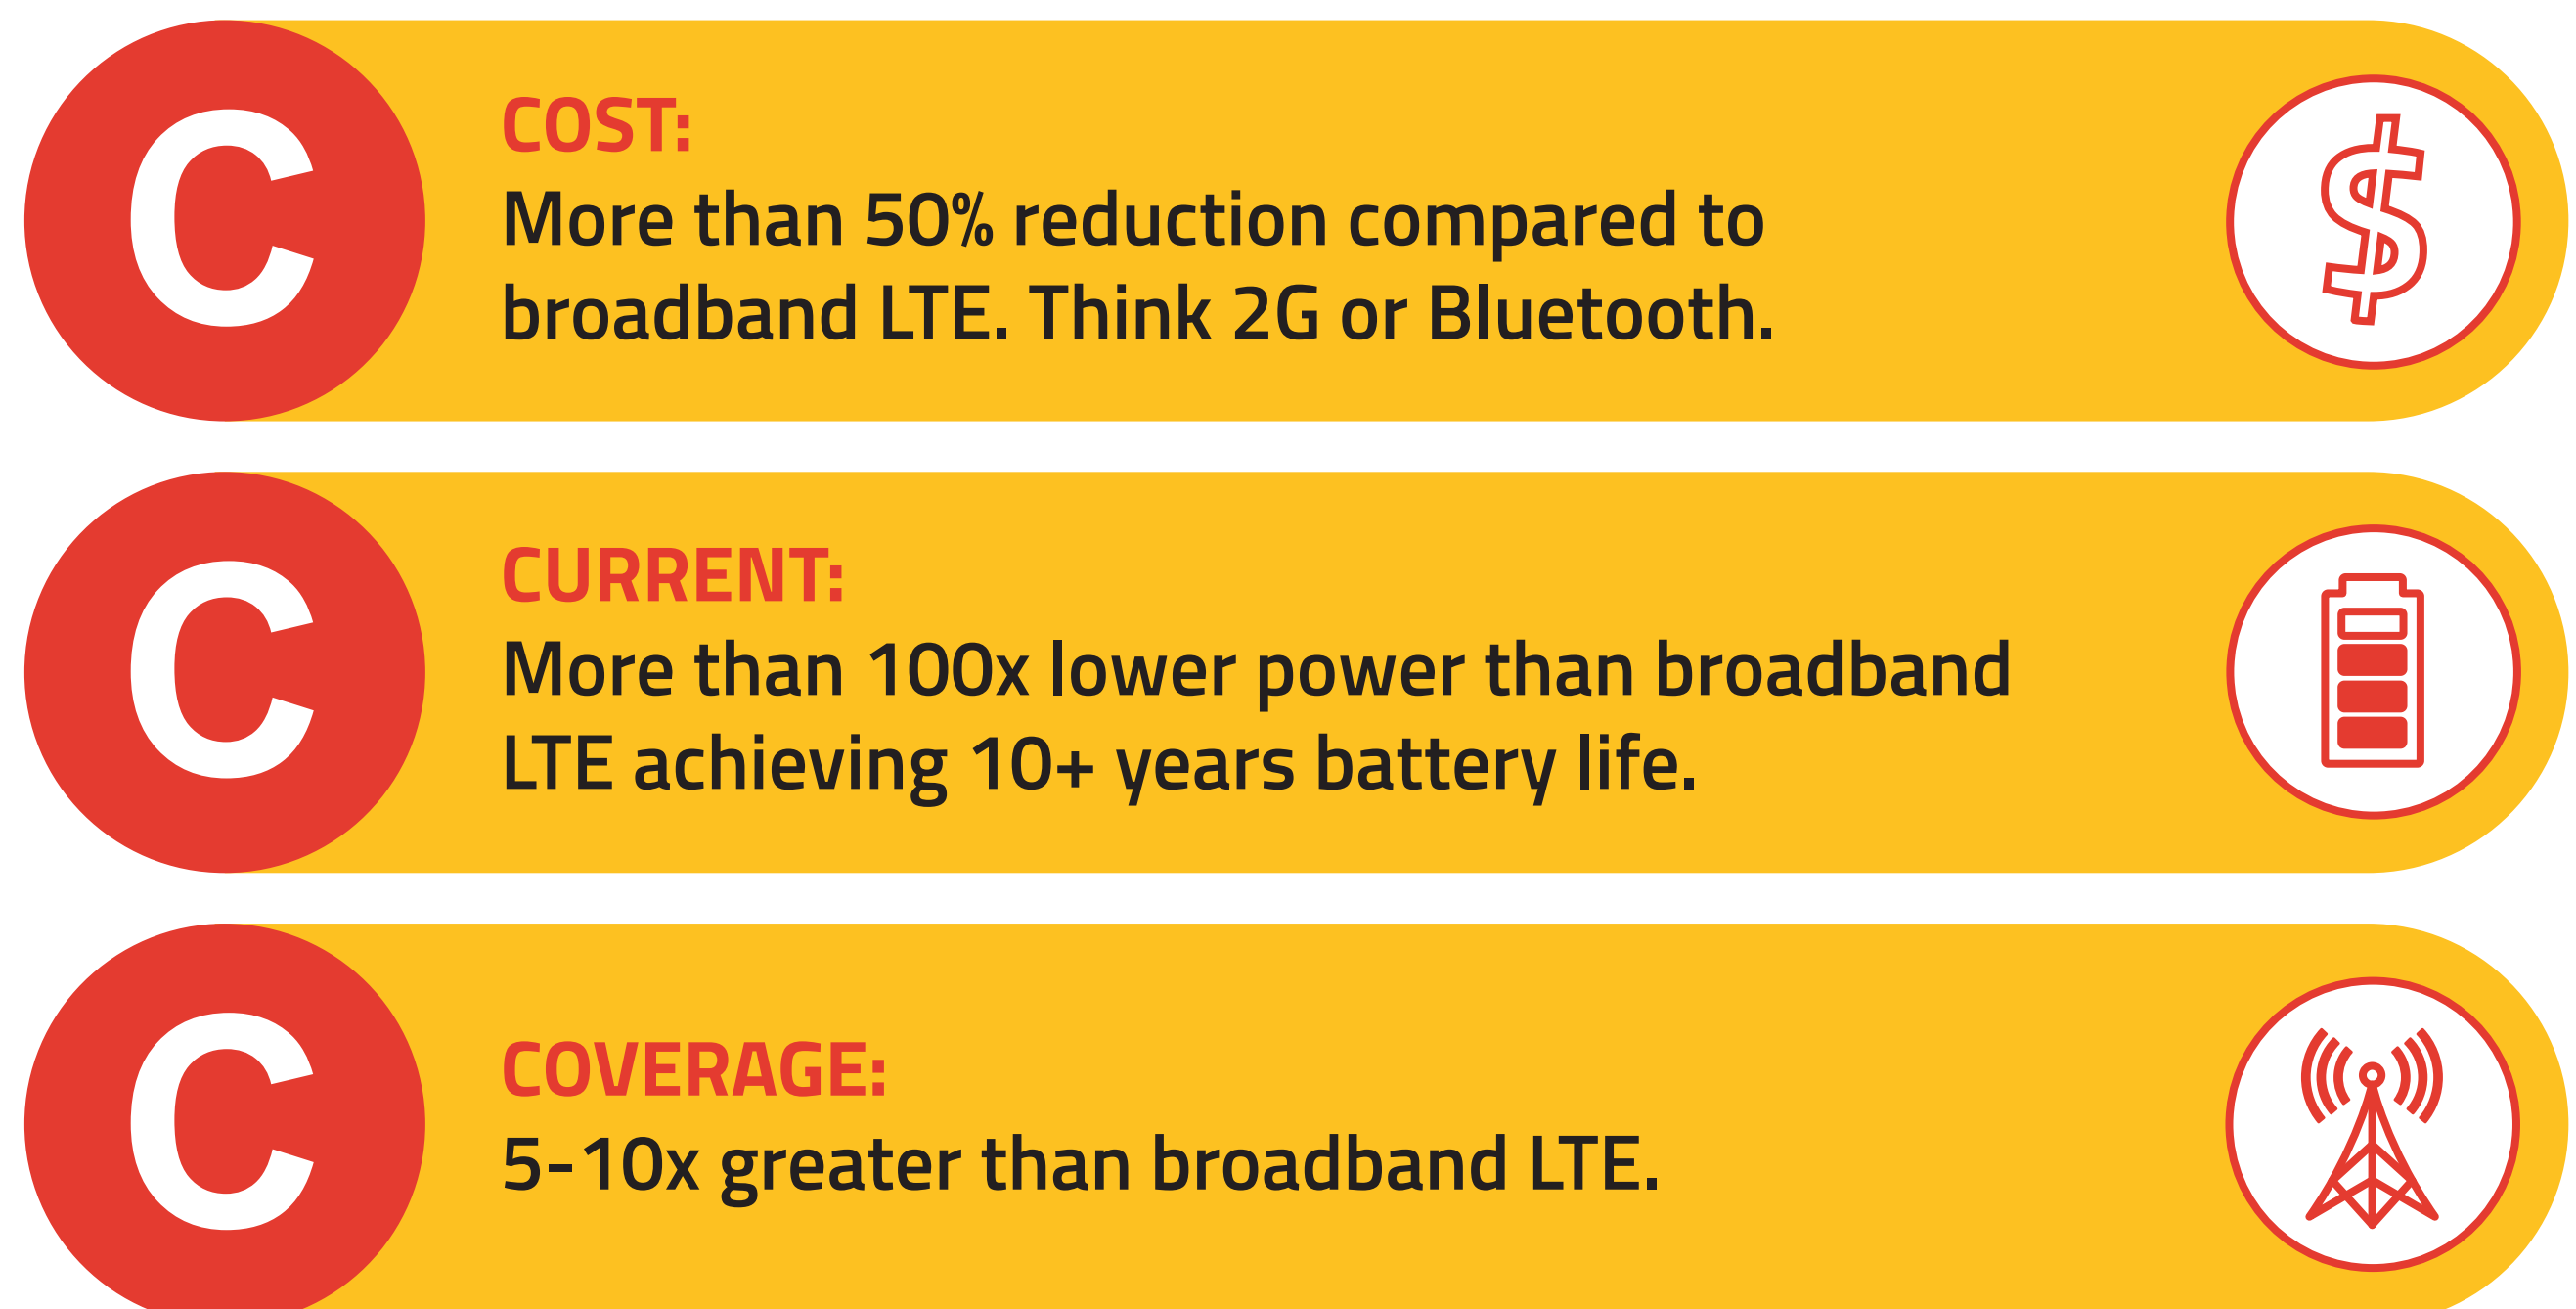

If you haven't considered cellular for the Internet of Things...
NOW IS THE TIME

DID YOU KNOW...

Any 4G mobile network can become an LPWA network overnight with a simple software upgrade.

What is LPWA?

Low-Power Wide-Area (LPWA) technology is a brand new category of wireless that will connect more objects to improve the safety, efficiency, and resource management of our planet by delivering on the 3C's demanded by many IoT applications.

DID YOU KNOW...

The cost savings are being driven by a significant reduction in device complexity for LPWA compared to broadband LTE devices.

DID YOU KNOW...

Cellular LPWA technologies meet the 3C's and bring best-in-class security, mobility, network quality, and voice capability that proprietary technologies cannot deliver.

Two Leading LPWA Technologies

LTE is evolving to meet both the low-data, low-power needs of IoT and the high-speed, high-performance requirements of many critical communication IoT applications.
 Learn more at: