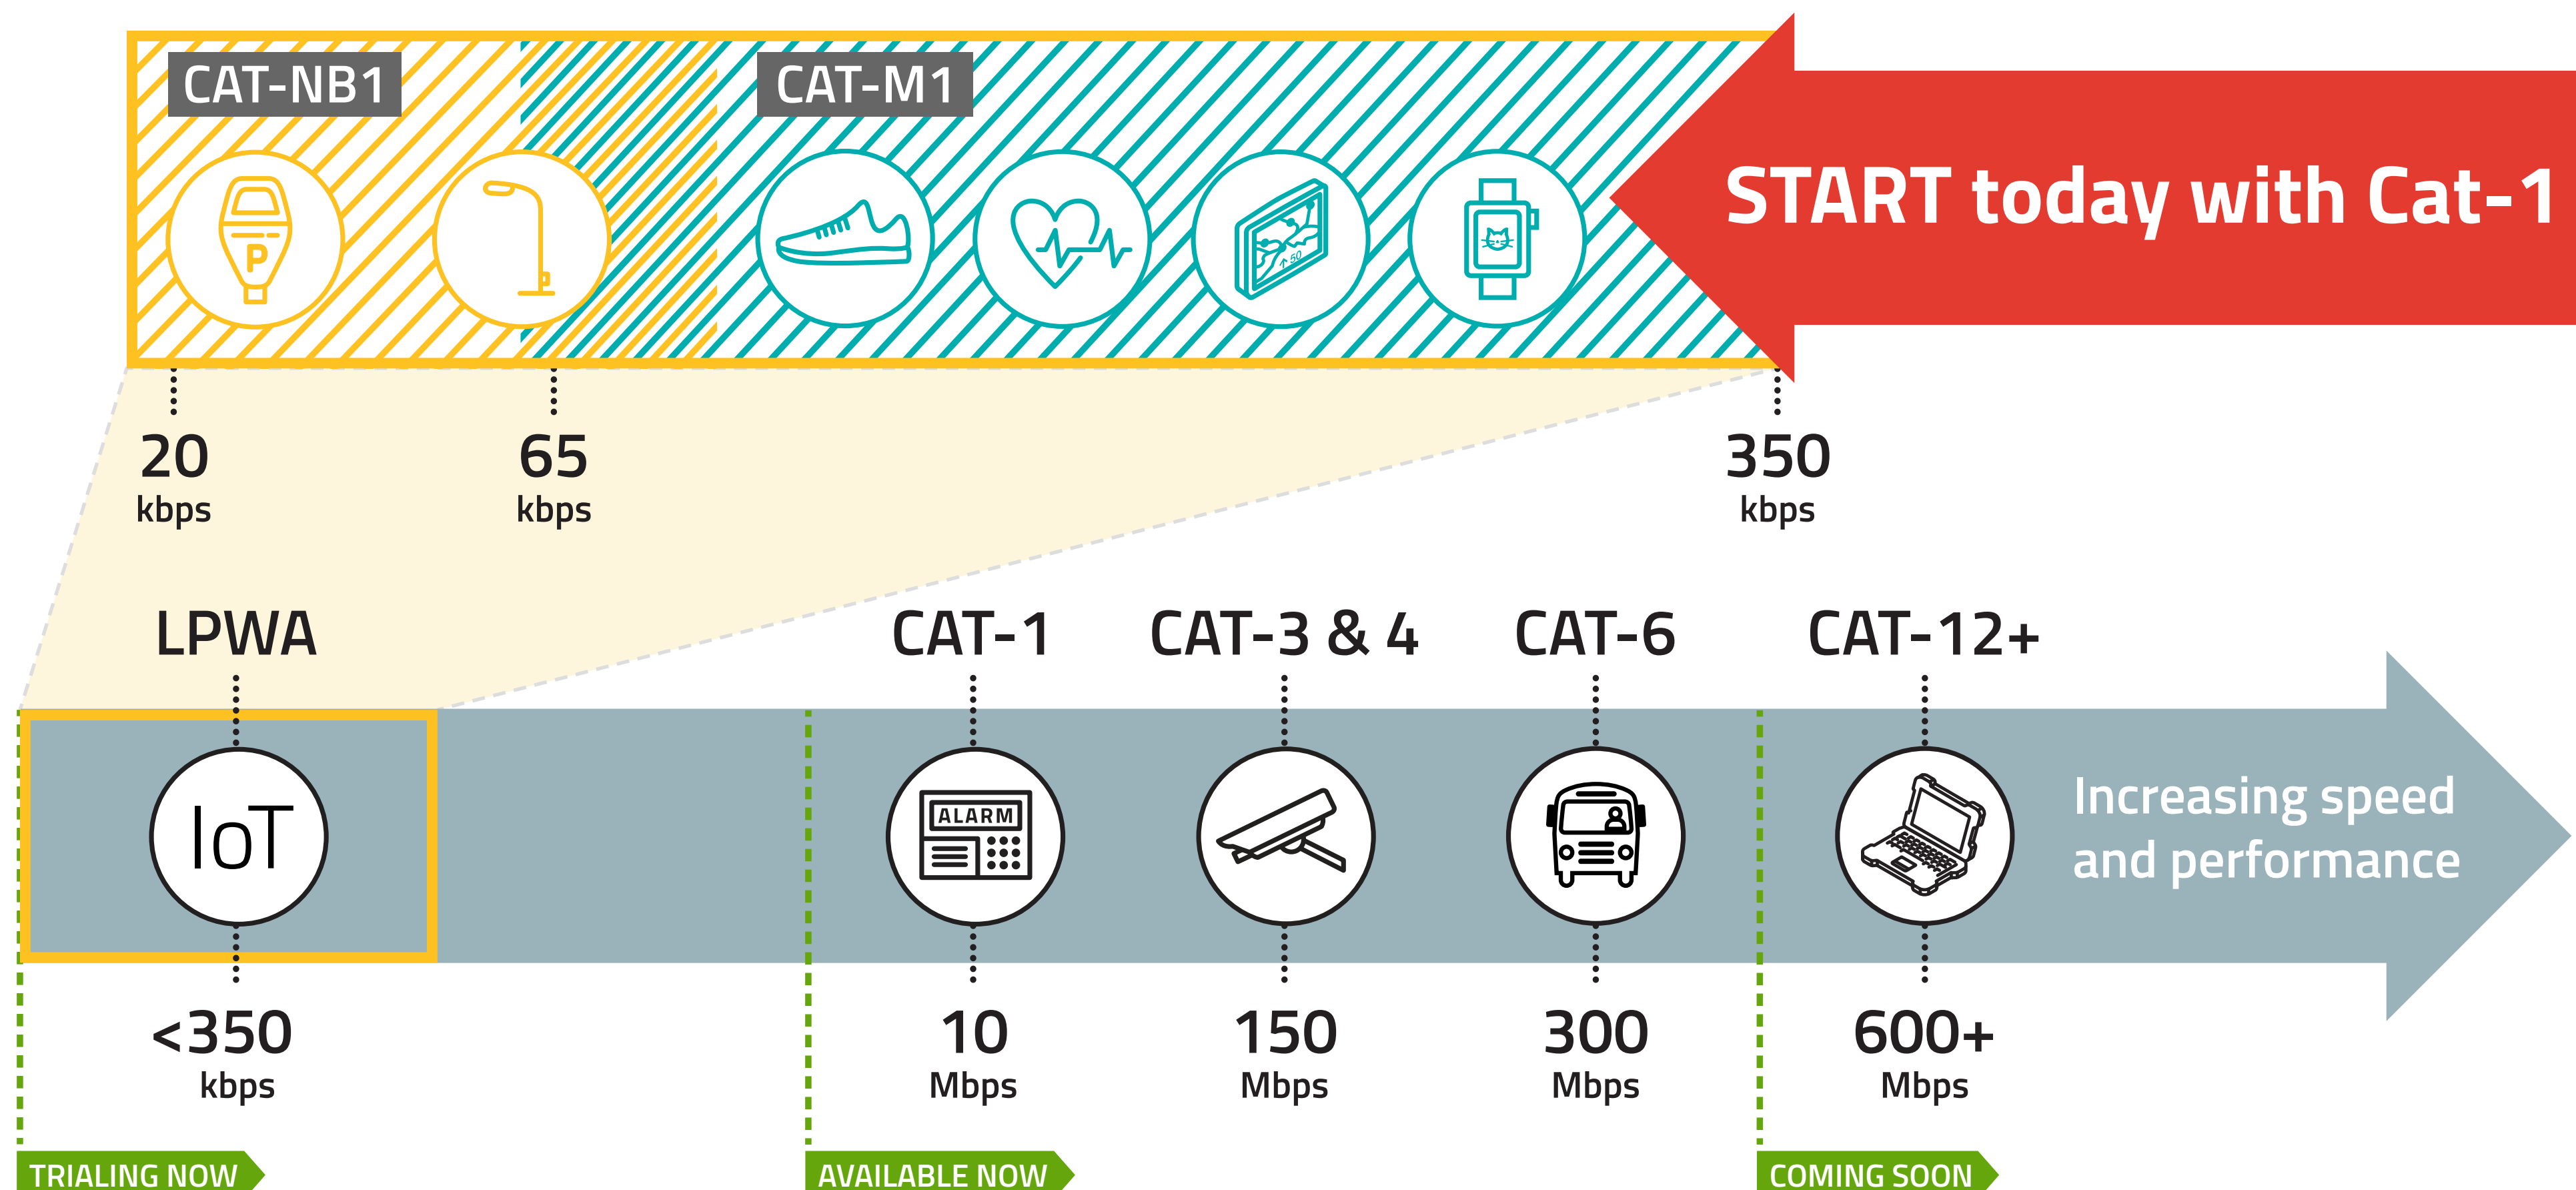

If you haven't considered cellular for the Internet of Things...
NOW IS THE TIME

DID YOU KNOW...

Any 4G mobile network can become an LPWA network overnight with a simple software upgrade.

What is LPWA?

Low-Power Wide-Area (LPWA) technology is a brand new category of wireless that will connect more objects to improve the safety, efficiency, and resource management of our planet by delivering on the 3C's demanded by many IoT applications.

DID YOU KNOW...

The cost savings are being driven by a significant reduction in device complexity for LPWA compared to broadband LTE devices.

DID YOU KNOW...

Cellular LPWA technologies meet the 3C's and bring best-in-class security, mobility, network quality, and voice capability that proprietary technologies cannot deliver.

Two Leading LPWA Technologies

LTE is evolving to meet both the low-data, low-power needs of IoT and the high-speed, high-performance requirements of many critical communication IoT applications.
 Learn more at: