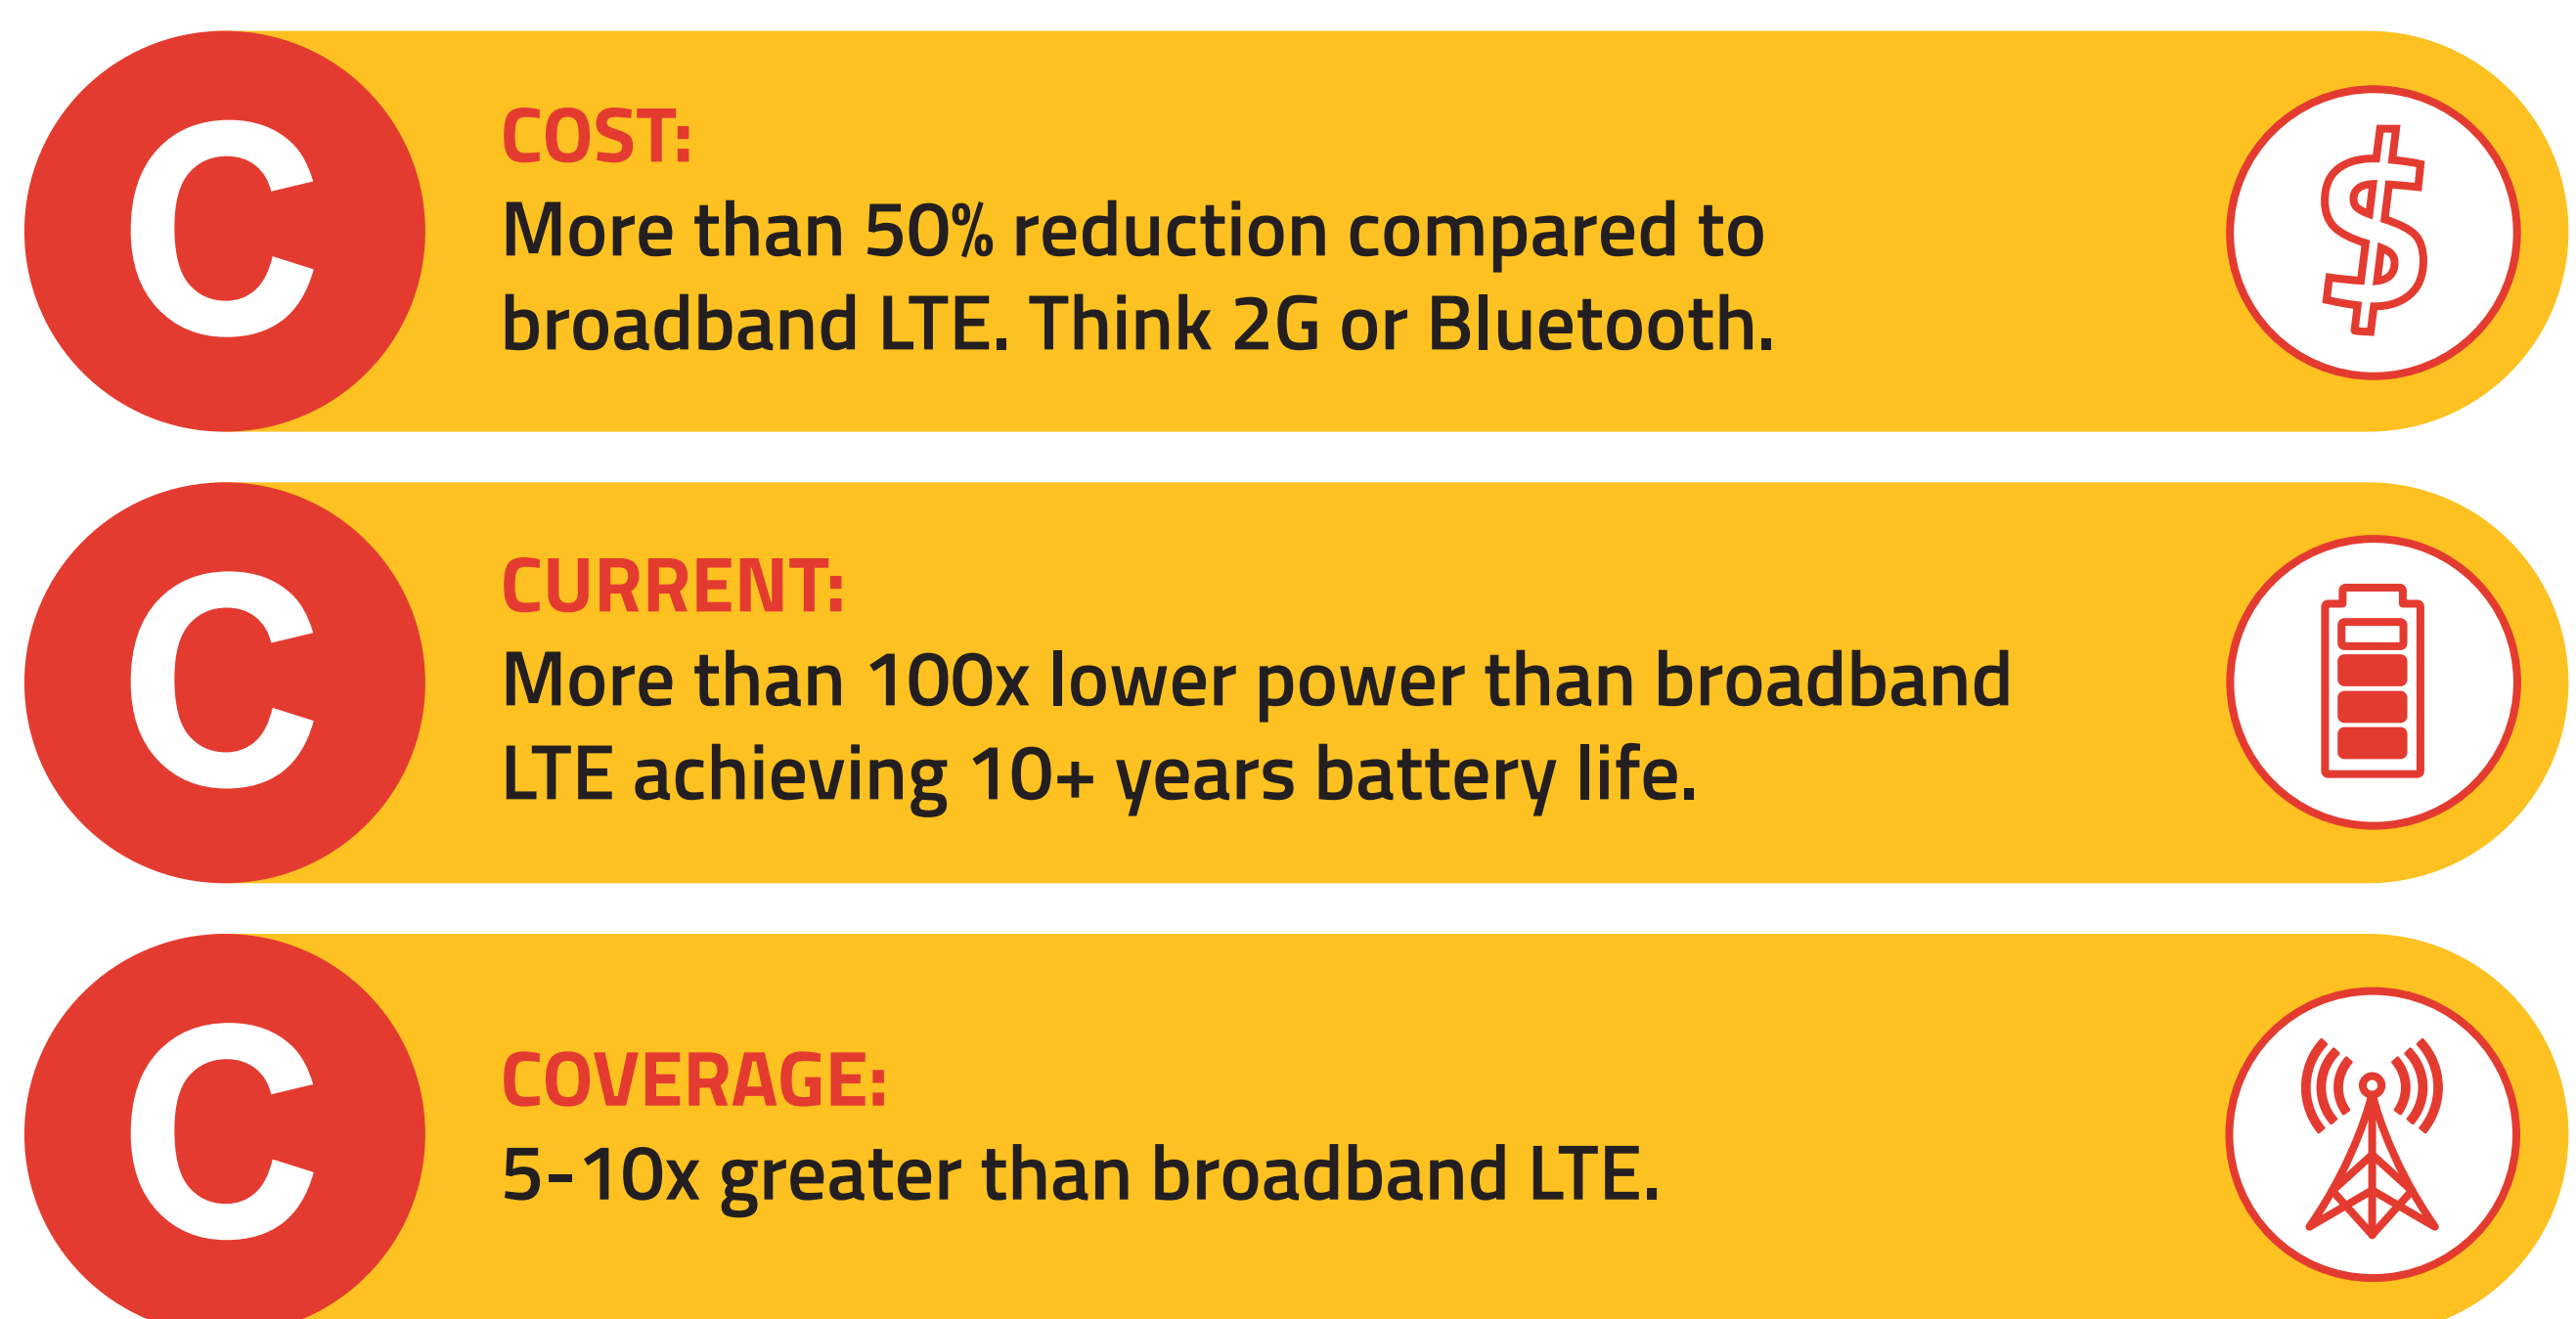

If you haven't considered cellular for the Internet of Things...
NOW IS THE TIME

DID YOU KNOW...

Any 4G mobile network can become an LPWA network overnight with a simple software upgrade.

What is LPWA?

Low-Power Wide-Area (LPWA) technology is a brand new category of wireless that will connect more objects to improve the safety, efficiency, and resource management of our planet by delivering on the 3C's demanded by many IoT applications.

DID YOU KNOW...

The cost savings are being driven by a significant reduction in device complexity for LPWA compared to broadband LTE devices.

DID YOU KNOW...

Cellular LPWA technologies meet the 3C's and bring best-in-class security, mobility, network quality, and voice capability that proprietary technologies cannot deliver.

Two Leading LPWA Technologies

LTE is evolving to meet both the low-data, low-power needs of IoT and the high-speed, high-performance requirements of many critical communication IoT applications.
 Learn more at: