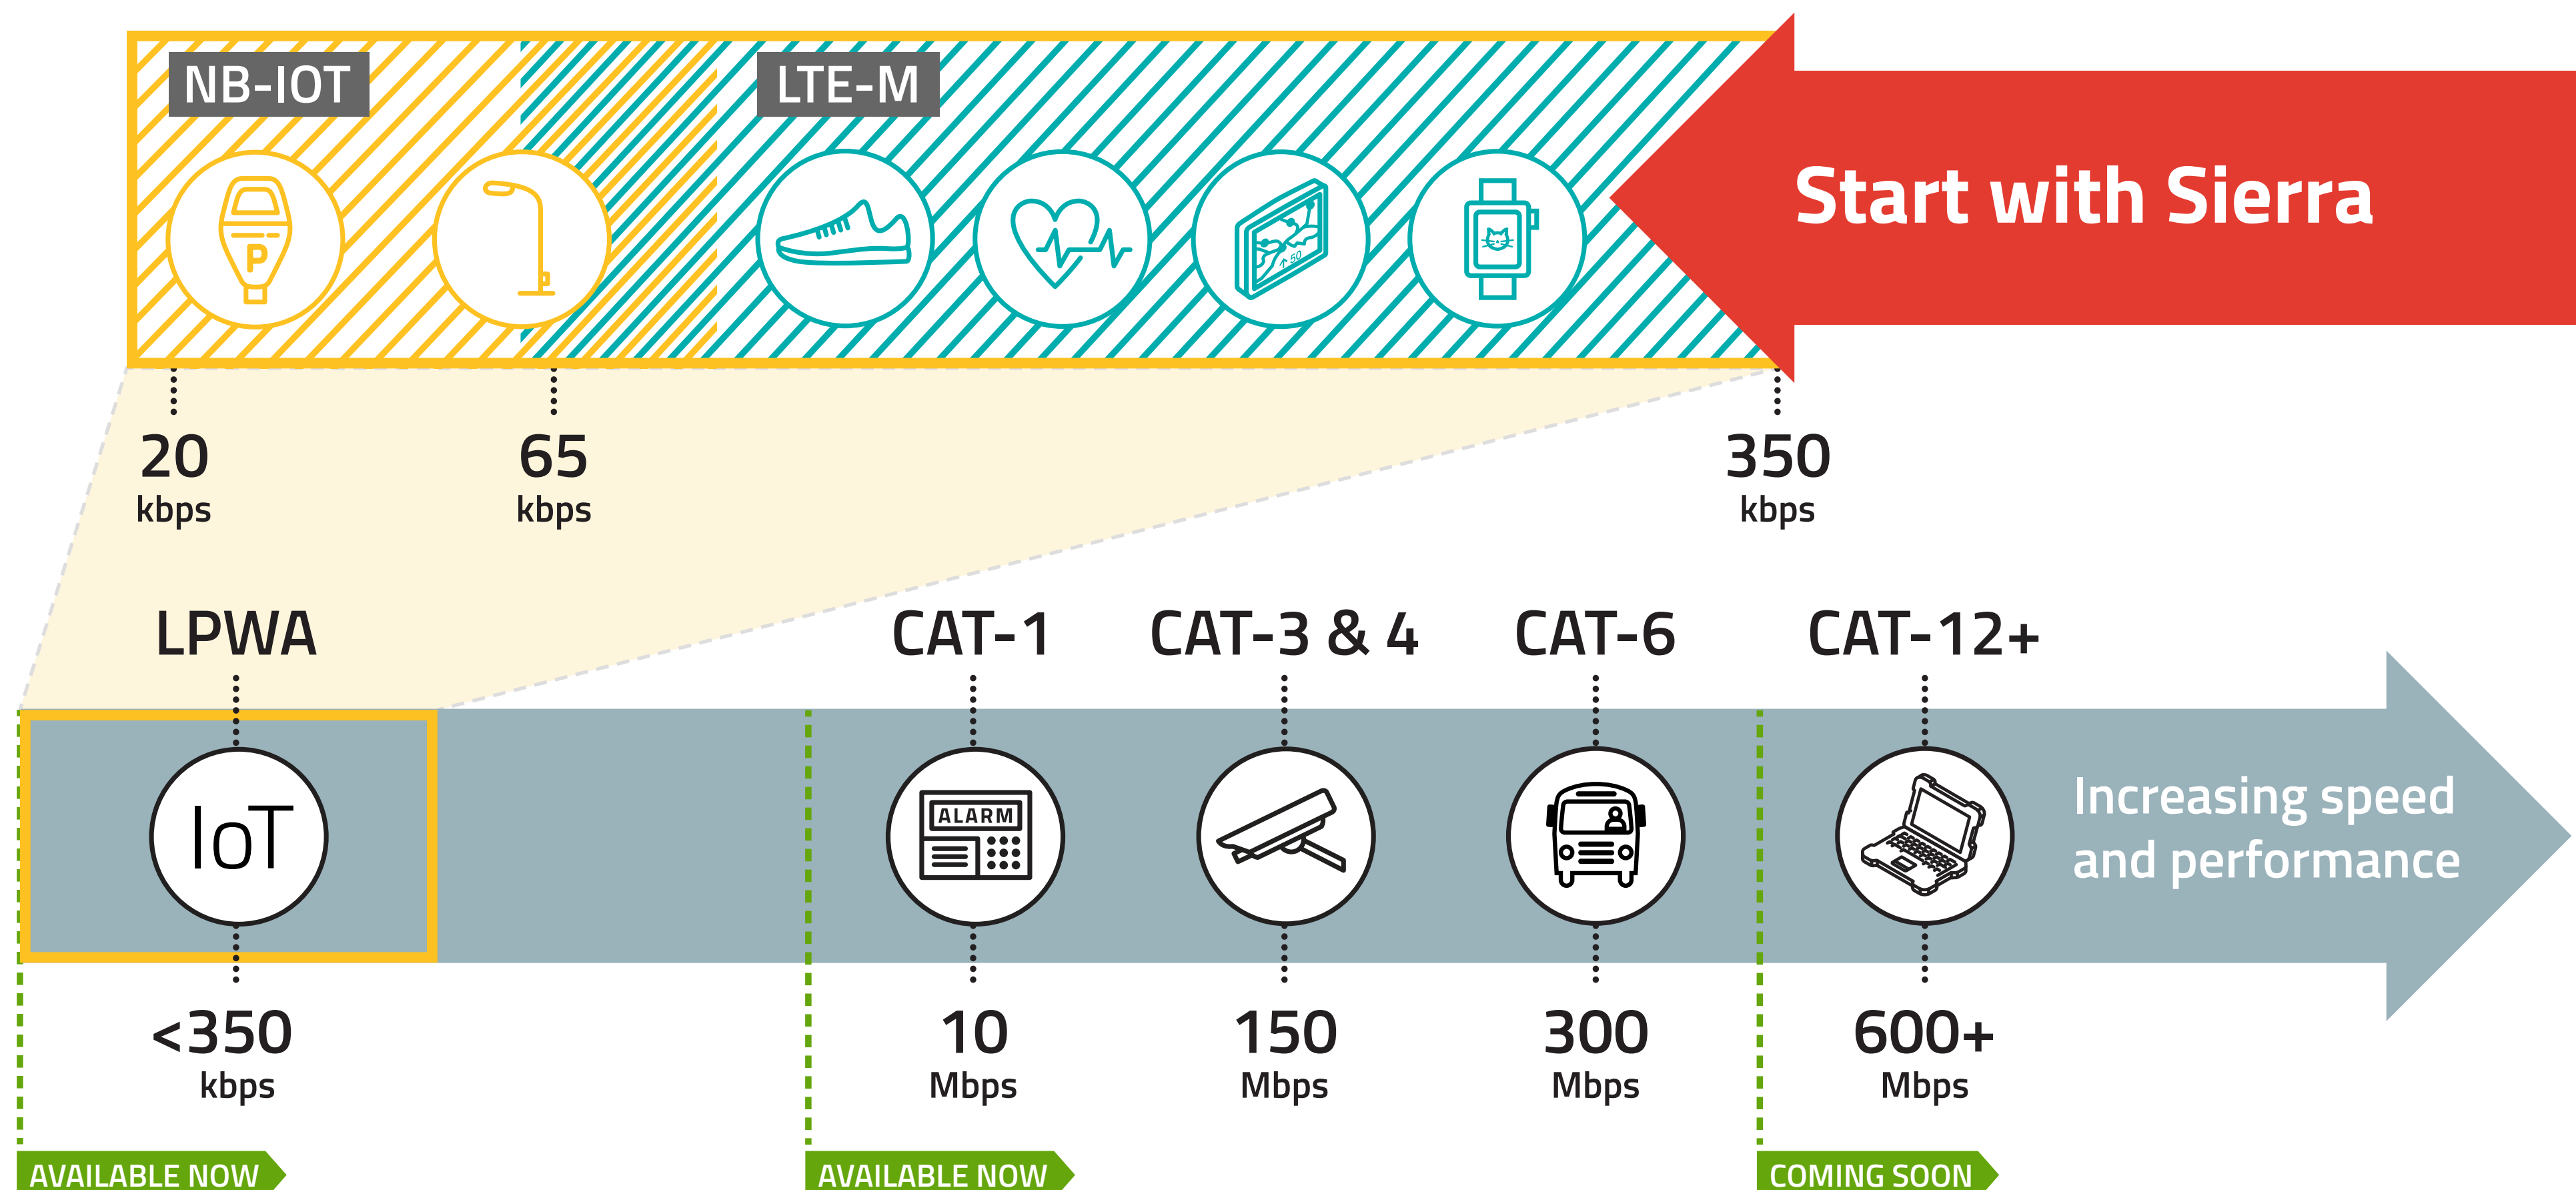

If you haven't considered cellular for the Internet of Things...
NOW IS THE TIME

DID YOU KNOW...

Any 4G mobile network can become an LPWA network overnight with a simple software upgrade.

What is LPWA?

Low-Power Wide-Area (LPWA) technology is a brand new category of wireless that will connect more objects to improve the safety, efficiency, and resource management of our planet by delivering on the 3C's demanded by many IoT applications.

DID YOU KNOW...

The cost savings are being driven by a significant reduction in device complexity for LPWA compared to broadband LTE devices.

DID YOU KNOW...

Cellular LPWA technologies meet the 3C's and bring best-in-class security, mobility, network quality, and voice capability that proprietary technologies cannot deliver.

Two Leading LPWA Technologies

LTE is evolving to meet both the low-data, low-power needs of IoT and the high-speed, high-performance requirements of many critical communication IoT applications.
 Learn more at:

sierrawireless.com/LPWA

Sierra Wireless is a leading provider of fully integrated end-to-end solutions for Internet of Things (IoT) applications holding number one market share for embedded modules for 5 years in a row with over 120M devices shipped. The Sierra Wireless 'red wave' symbol and wordmark are trademarks of Sierra Wireless.