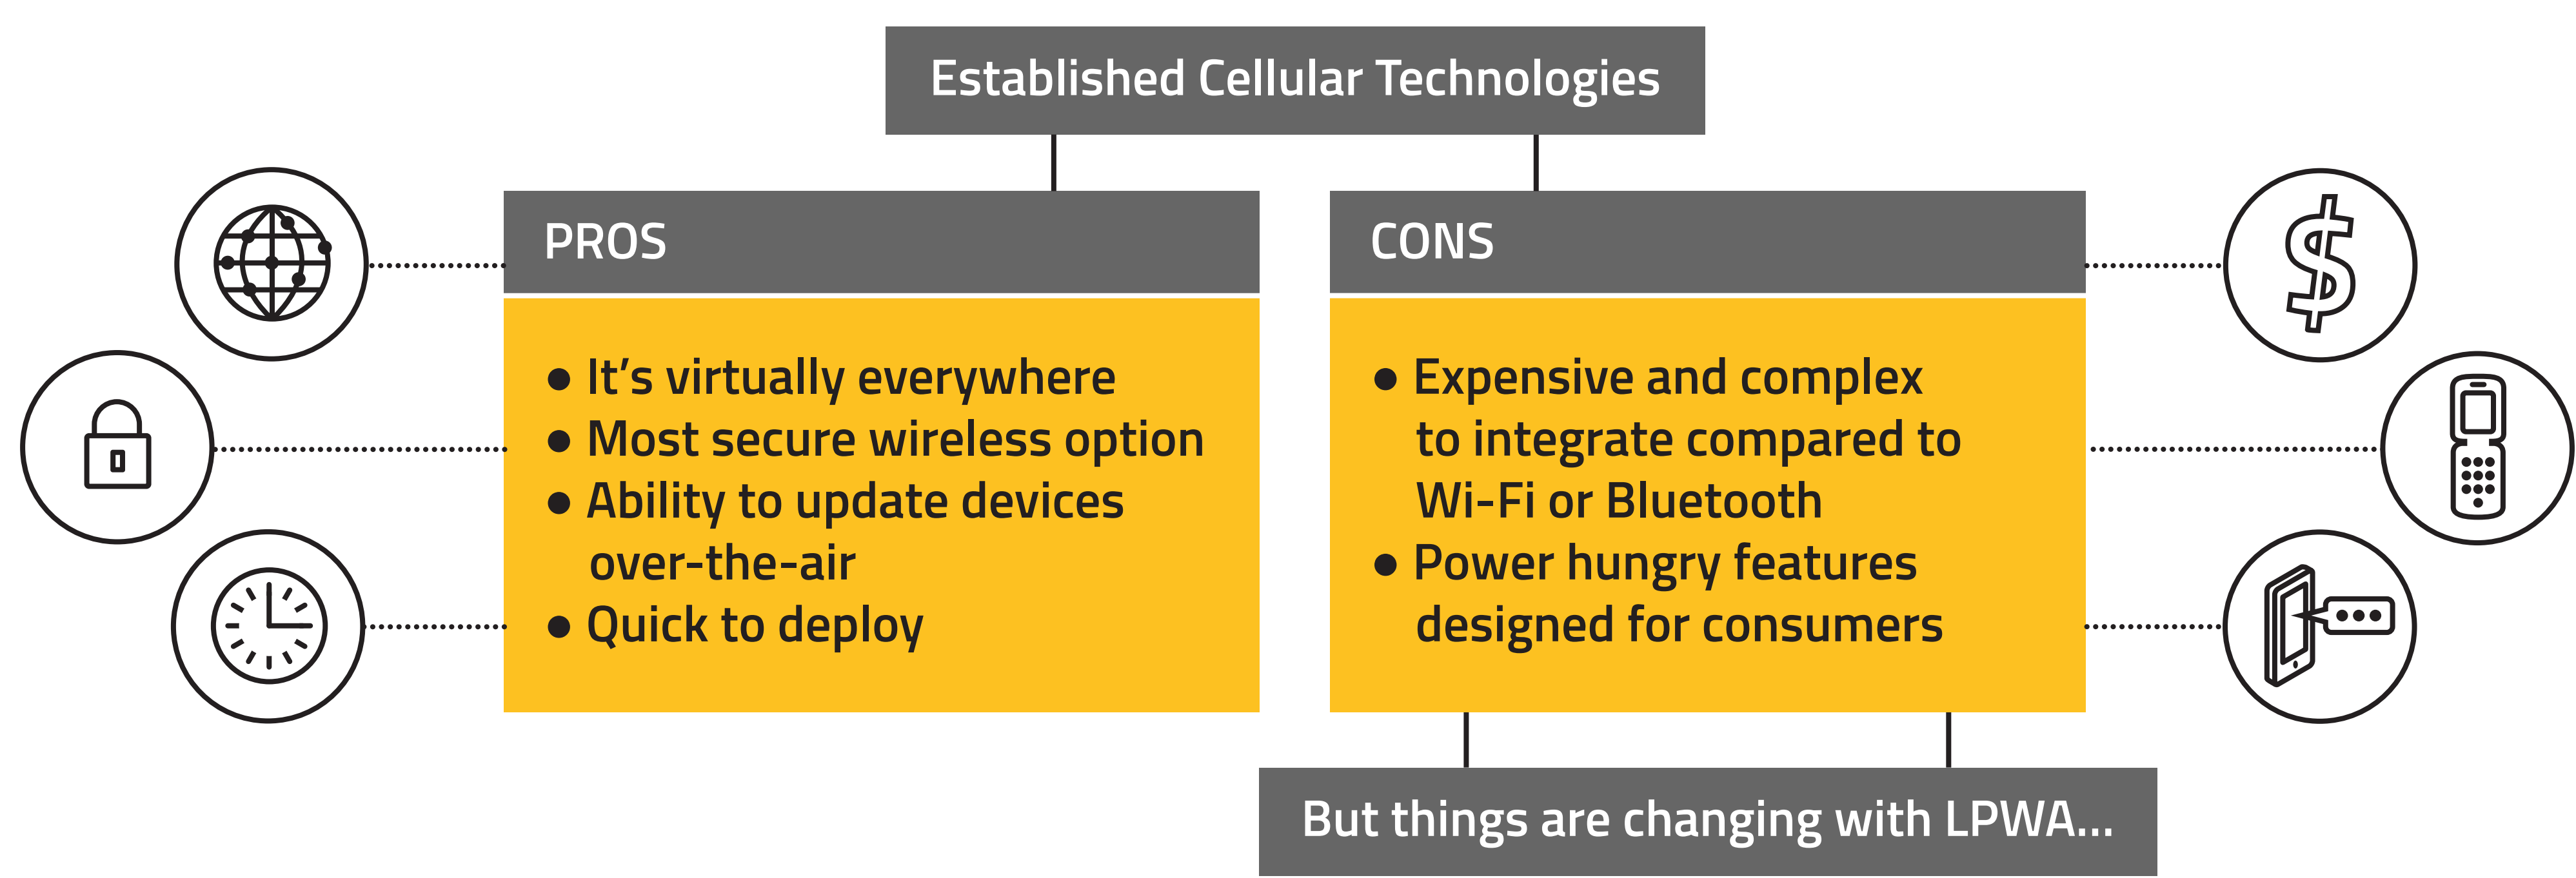

If you haven't considered cellular for the Internet of Things...
NOW IS THE TIME

DID YOU KNOW...

Any 4G mobile network can become an LPWA network overnight with a simple software upgrade.

What is LPWA?

Low-Power Wide-Area (LPWA) technology is a brand new category of wireless that will connect more objects to improve the safety, efficiency, and resource management of our planet by delivering on the 3C's demanded by many IoT applications.

DID YOU KNOW...

The cost savings are being driven by a significant reduction in device complexity for LPWA compared to broadband LTE devices.

DID YOU KNOW...

Cellular LPWA technologies meet the 3C's and bring best-in-class security, mobility, network quality, and voice capability that proprietary technologies cannot deliver.

Two Leading LPWA Technologies

LTE is evolving to meet both the low-data, low-power needs of IoT and the high-speed, high-performance requirements of many critical communication IoT applications.
 Learn more at: