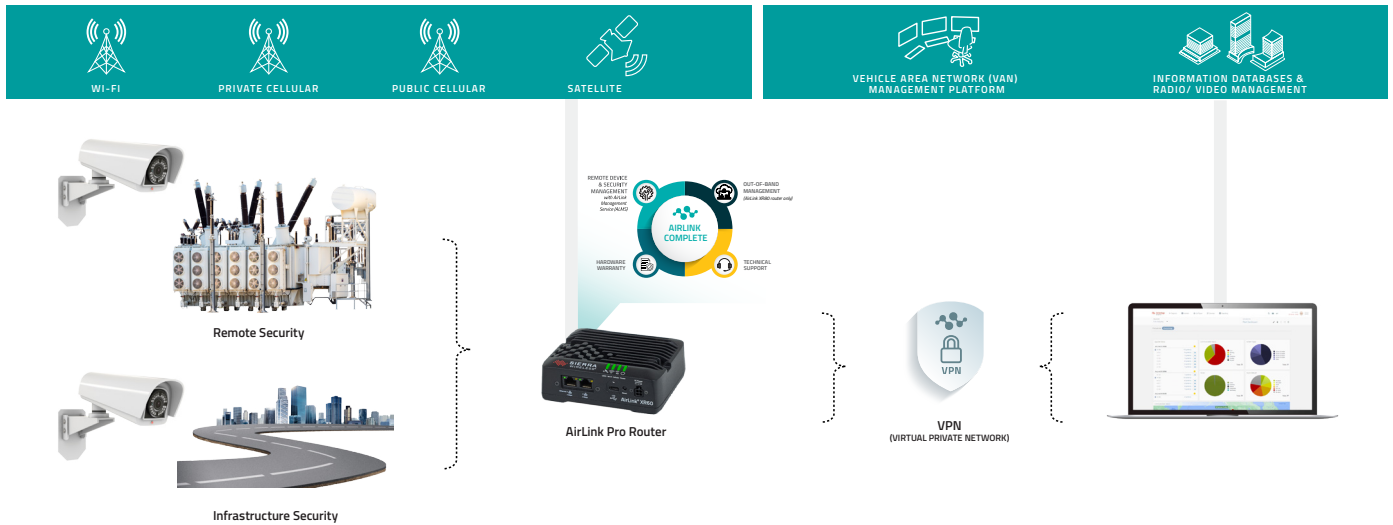

Protect Citizens and Remote Assets with High-Speed, Secure Cellular Connectivity

AirLink Pro Router Solutions deliver a fast, reliable and secure way to interconnect your high-resolution video surveillance systems

Maintain real-time views with reduced installation times and cost:

- Maximize high-definition surveillance with a network of cameras working on 5G and Wi-Fi 6
- Monitor remote assets easily with compact, low-power solutions
- Monitor operation of routers 24/7 and deliver over-the-air security updates as needed

AirLink Pro routers are purpose-built to deliver uninterrupted connectivity for video surveillance applications and create a scalable and secure surveillance infrastructure. Pro routers deliver:

- High bandwidth connectivity for interconnecting cameras and surveillance monitoring stations.
- Low power router options for remote cameras that operate on solar or battery power.
- Ruggedized design enabling routers to be used in harsh environments and wide temperature extremes.