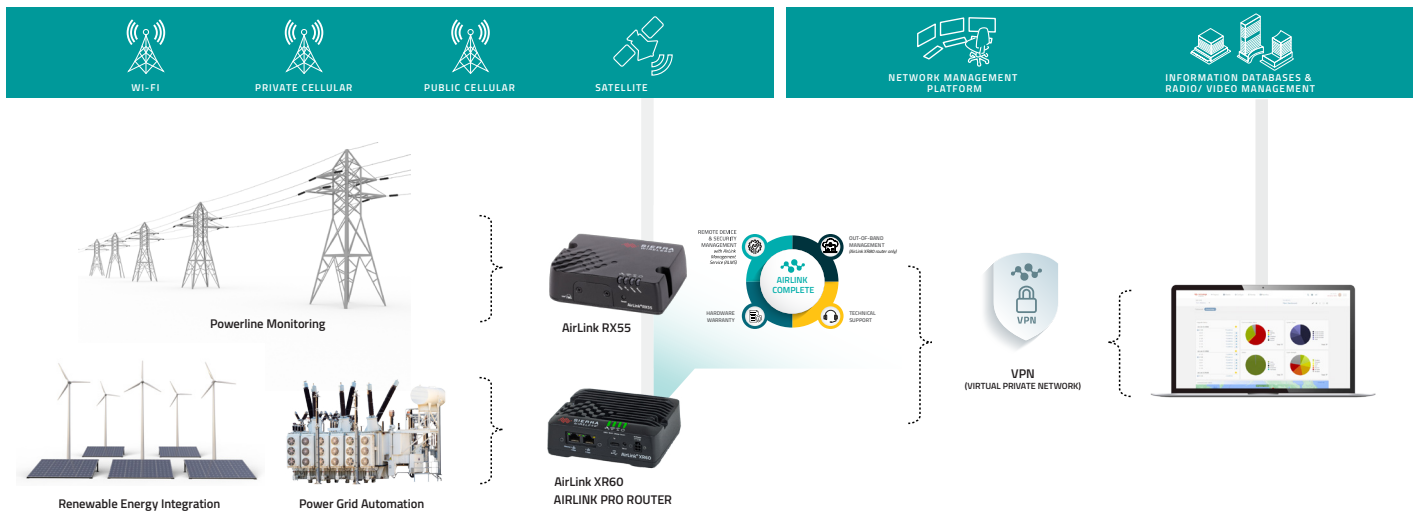

SEMTECH®

Increase Power Grid Efficiency and Safety, and Integration of Renewable Energy Resources

AirLink® Pro Router Solutions help organizations gain secure, real-time automation and decentralized power grid modernization

Real-time connectivity helps deliver the power grid of the future:

- 5G communication speeds improve renewable energy integration and power grid automation without having to run hard-wire cabling or fiber optics
- High-bandwidth, low latency connectivity delivers real-time automation
- Versatile solutions supporting both private and public cellular networks future proof grid deployments and ensure maximum reliability

AIRLINK® ROUTER SOLUTIONS

AirLink® Pro routers are purpose-built to meet the harsh environments, high security and extreme reliability needed by utility organizations. These highly ruggedized 5G and LTE routers create real-time grid monitoring and controls without the cost and inflexibility of hardwire controls.