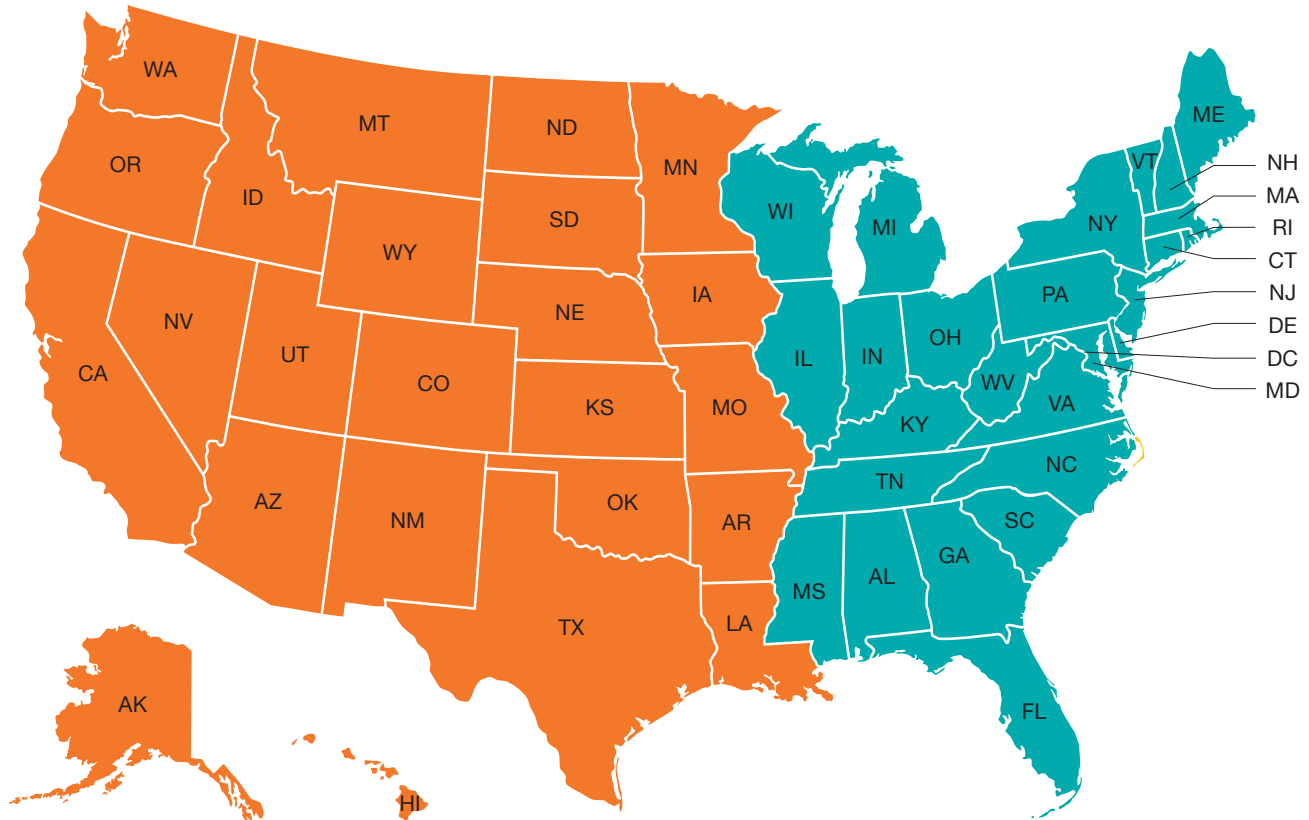

Broadband Access Channel Sales by Region

West Area

Rich Varner

Channel Sales Manager - West
623-341-8394
RVarner@sierrawireless.com

Elsa Tam

MNS Account Manager - West
604-231-1159
ELTam@sierrawireless.com