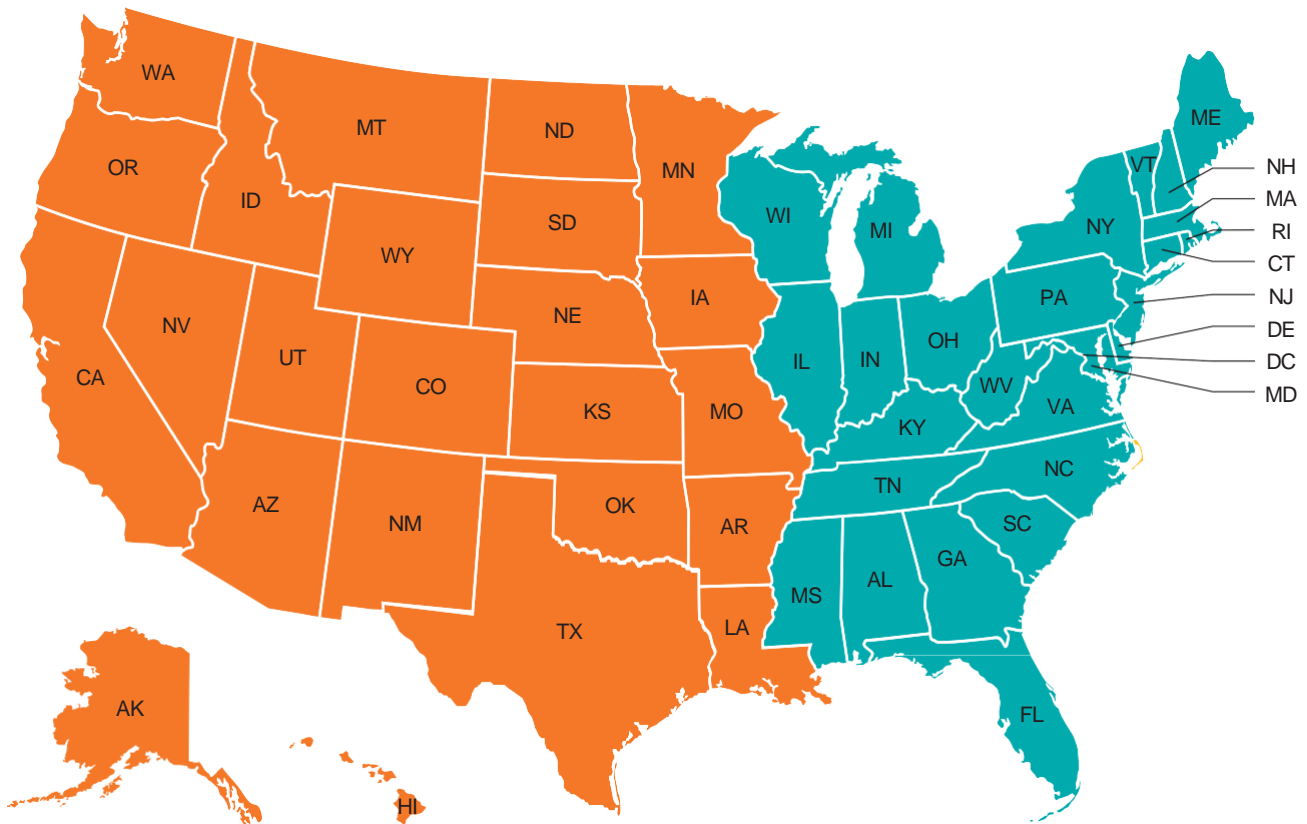

MNS Channel Sales by Region

West Area

Robert Crawford

Channel Sales Manager - West
 480-440-1388
RCrawford@sierrawireless.com

Elsa Tam

MNS Account Manager - West
 604-928-9570
ELTam@sierrawireless.com

East Area