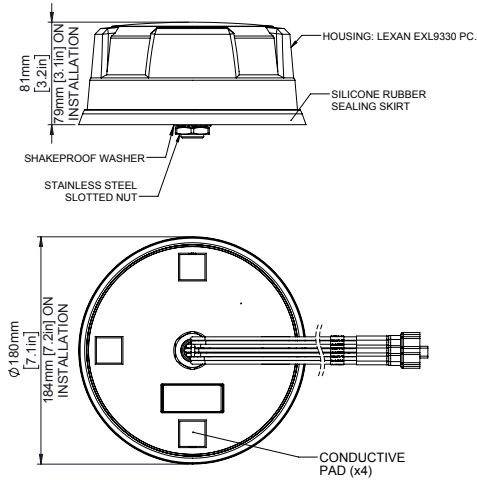

Sierra Wireless AirLink® Antenna: 8-in-1 Dome

The 8-in-1 Dome is a custom single antenna solution for the MG90 5G 4x4, tested and certified for mobile applications.

The antenna has a low-profile design that contains eight isolated high-performance antenna elements in a single housing for optimal coverage; four ultra-wideband elements spanning 617-6000MHz; a high performance GNSS antenna with an integrated 26dB gain LNA; and 3x3 MIMO dual band 2.4/5GHz Wi-Fi elements.

		Specification	
PART NO.		6001344 (Black)/6001345 (White)	
ELECTRICAL DATA			
Frequency Range	4G/5G Elements	617-960MHz / 1710-6000MHz	
	Wi-Fi Elements	2.4/4.9-6GHz	
Peak gain: Isotropic*	4G/5G Elements	617-960MHz	4dBi
		1710-3800MHz	6dBi
		4900-6000MHz	6dBi
	Wi-Fi Elements	2.4 GHz	5dBi
		4.9-6.0GHz	7dBi
Isolation*	4G/5G Elements	> 10dBm	
	Wi-Fi Elements	> 12dBm	
Typical Efficiency	4G/5G Elements	617-960MHz	>50%
		1710-3800MHz	>60%
		4900-6000MHz	>35%
	Wi-Fi Elements	2.4GHz	>60%
		5.0GHz	>45%
Correlation Co-efficient	4G/5G Elements	<0.2	
Pattern	Omni-directional		
Impedance	50Ω		

*Simulated off a groundplane and does not include cable attenuation

		Specification
GPS/GNSS DATA		
Frequency Range		1562-1612MHz
VSWR		<2.1 ± 4MHz
Gain: LNA		26dB
Out of Band Rejection		> 35dB
Rejection at 787MHz		> 50dB
Typical Noise Figure		-2.7dB
Operating Voltage		3-5V DC
Typical Current		15mA
MECHANICAL DATA		
Dimensions	Height	80mm (3.1")
	Diameter	180mm (7.1")
Operating Temp		-40° / +80°C (-40° / +176°F)
Colour		Black/White
Ingress Protection		IP69K
MOUNTING DATA		
Mounting Type		Bolt Mount
Mounting Hole		19mm (3/4")
CABLE DATA		
Cell / LTE Cables	Type	C32
	Length	5m (16')
	Termination	SMA (m)
GPS Cable	Type	CS29
	Length	5m (16')
Wi-Fi Cables	Termination	SMA (m)
	Type	C32
Wi-Fi Cables	Length	5m (16')
	Termination	RP-SMA