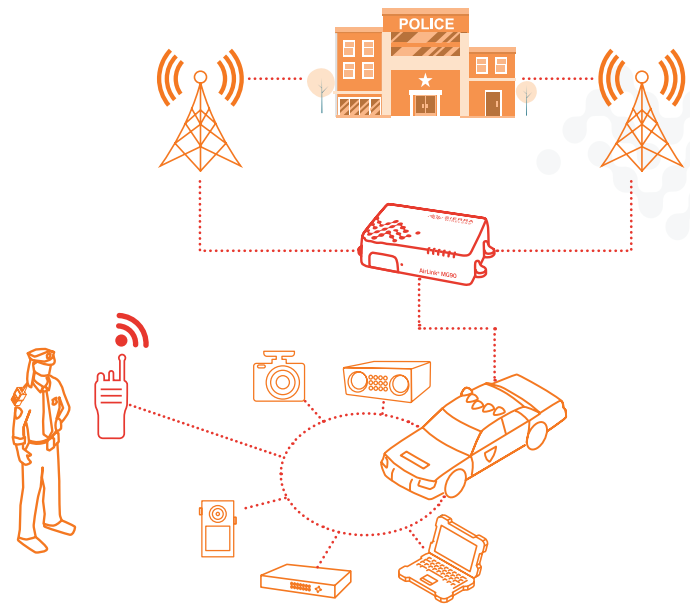

Motorola Solutions SmartConnect

Meet Barbara

Barbara is a police officer working in rural areas of the US Southwest. She often works with various neighboring jurisdictions.

THE CHALLENGE

LACK OF COVERAGE WHEN BARBARA OFTEN MOVES BEYOND THE LIMITS OF HER RADIO SYSTEM.

When working at the limits of her radio coverage, Barbara occasionally loses P25 connectivity.

THE SOLUTION

SMART CONNECT CONNECTS BARBARA'S RADIO THROUGH HER VEHICLE'S SIERRA WIRELESS RUGGED AIRLINK® ROUTER.

When Barbara's P25 radio is out of range, Smart Connect automatically switches her voice channel to available broadband networks and then back again as soon as P25 coverage is available. With SmartConnect, P25 packets are encapsulated and sent over broadband. This retains the integrity and security of P25 communications.

THE RESULTS

GAIN RADIO COVERAGE IN TRADITIONAL DEAD ZONES.

Barbara can now maintain communications when she needs it the most. Switching to communications through SmartConnect and the Sierra Wireless rugged AirLink router is automatic and fast, taking only a few seconds.