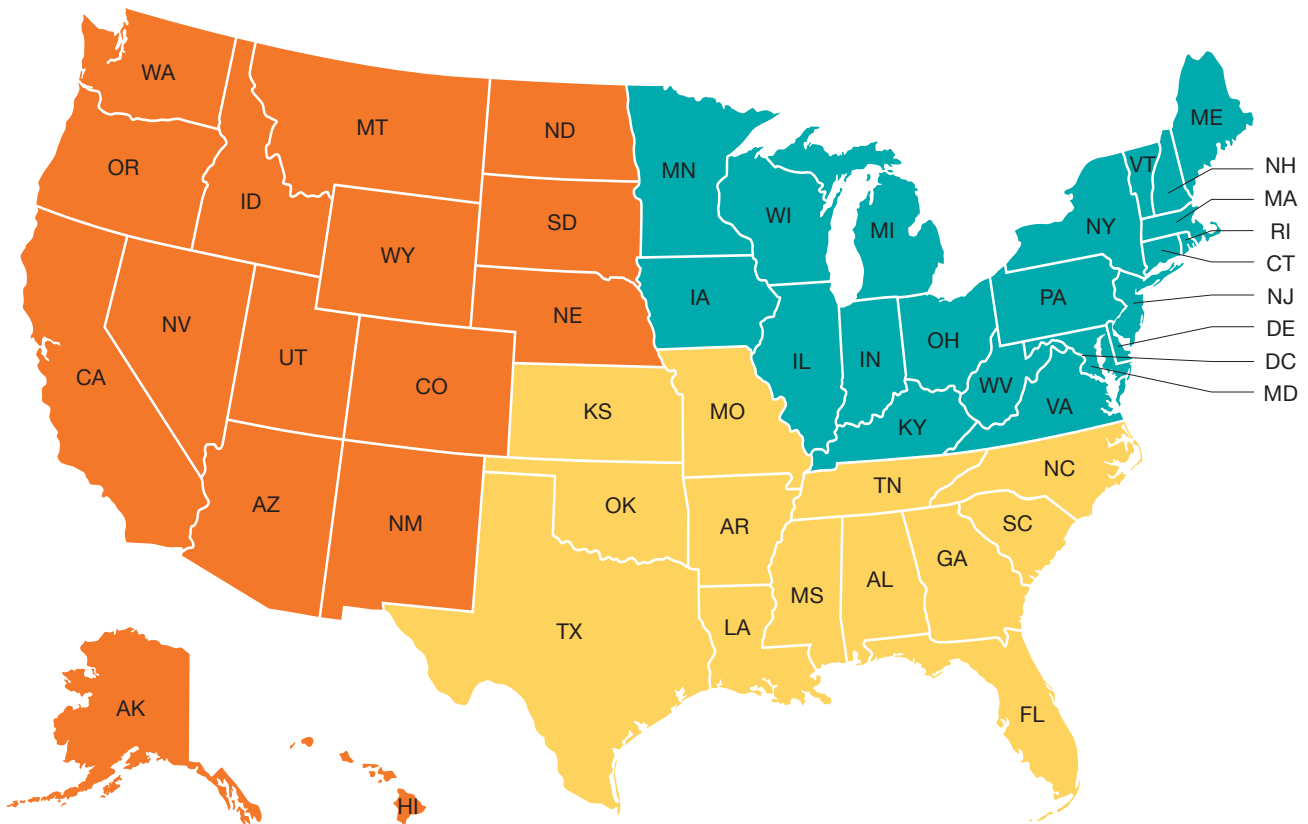

MCS Channel Sales by Region

West Area

David Mendoza

Channel Sales Manager
 909-260-8773 direct
dmendoza@sierrawireless.com

Great Lakes & Northeast Area

Diane Mercer

Channel Sales Manager
 937-623-0167 direct
dmercer@sierrawireless.com