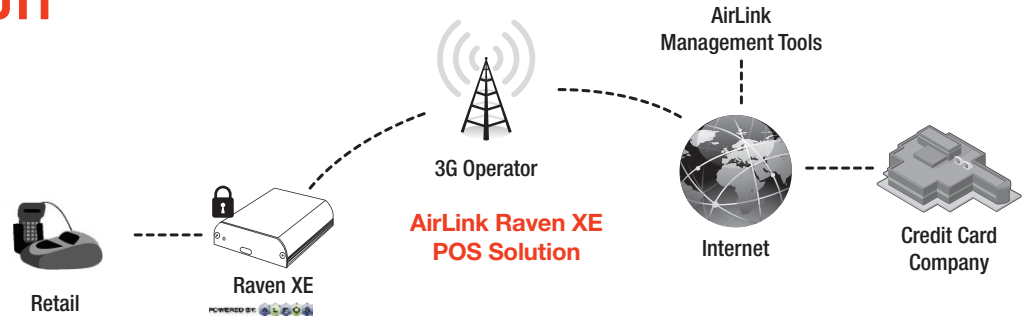

SECURED CONNECTION

The Raven XE is powered by ALEOS, an embedded intelligence engine that has evolved over 15 years of deployments in real world applications. ALEOS is embedded with security features, such as an IPsec compliant VPN and GRE tunneling that ensure that data is secure from any unauthorized access. When integrated with a PCI certified Point-of-Sale terminal, the Raven XE can be an integral component of any PCI compliant retail or POS deployment.

SIMPLIFIED SOLUTIONS

Choosing, deploying and managing a cellular gateway solution can be a complex task for any organization. By working with one of our experienced value added resellers (VARs), customers can select the AirLink device that's right for them and integrate with appropriate hardware and software solutions partners. By leveraging our community of reseller and solutions partners customers can solve nearly any business problem.

HOSTED REMOTE MANAGEMENT

When deploying a wireless data solution in field locations, having the ability to manage the cellular gateways is invaluable. Remote management avoids expensive trips by field technicians to remote locations to configure or troubleshoot a device. By leveraging our commercial hosted remote management tool, customers can perform device maintenance, monitor overall performance and diagnose system and network issues for their entire deployment.

Airlink Raven XE Retail Solution

SCENARIO: POINT-OF-SALE

CUSTOMER

- Seasonal retailer needs secure connectivity for sales transactions. DSL can be costly and inconvenient.

SOLUTION

- 3G data service for primary connection
- Ethernet LAN connection to PCI compliant POS terminal
- Onboard VPN tunnel connects Raven XE to internet for credit card transactions
- Value Added Reseller configures Raven XE and integrates with POS terminal and appropriate software