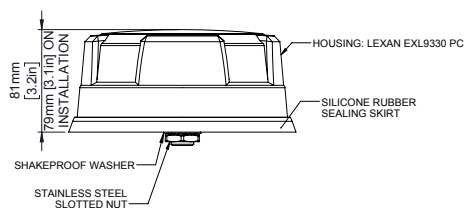

Specification
GPS/GNSS DATA		
Frequency Range		1562-1612MHz
VSWR		<2.1 ± 4MHz
Gain: LNA		26dB
Out of Band Rejection		> 35dB
Rejection at 787MHz		> 50dB
Typical Noise Figure		-2.7dB
Operating Voltage		3-5V DC
Typical Current		15mA
MECHANICAL DATA		
Dimensions	Height	80mm (3.1")
	Diameter	180mm (7.1")
Operating Temp		-40° / +80°C (-40° / +176°F)
Colour		Black/White
Ingress Protection		IP69K
MOUNTING DATA		
Mounting Type		Bolt Mount
Mounting Hole		19mm (3/4")
CABLE DATA		
Cellular Cables	Type	C32
	Length	5m (16')
	Termination	FAKRA D (Purple)
GPS Cable	Type	CS29
	Length	5m (16')
	Termination	FAKRA C (Blue)
Wi-Fi Cables	Type	C32
	Length	5m (16')
	Termination	FAKRA I (Beige)

About Sierra Wireless

Sierra Wireless (NASDAQ: SWIR) (TSX: SW) is a world leading IoT solutions provider that combines devices, network services, and software to unlock value in the connected economy. Companies globally are adopting 4G, 5G, and LPWA solutions to improve operational efficiency, create better customer experiences, improve their business models, and create new revenue streams. Sierra Wireless works with its customers to develop the right industry-specific solution for their IoT deployments, whether this is an integrated solution to help connect edge devices to the cloud, a software/API service to manage processes with billions of connected assets, or a platform to extract real-time data to improve business decisions. With more than 25 years of cellular IoT experience, Sierra Wireless is the global partner customers trust to deliver them their next IoT solution.

For more information, visit www.sierrawireless.com.