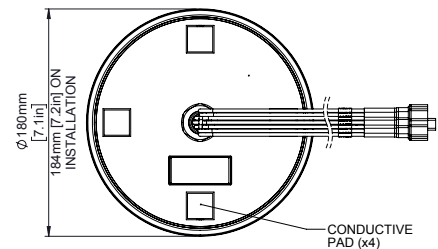

		Specification	
<b>PART NO.</b>		6001399 (Black)/6001400 (White)	
<b>ELECTRICAL DATA</b>			
<b>Frequency Range</b>	4G/5G Elements	617-960MHz / 1710-6000MHz	
	Wi-Fi Elements	2.4/4.9-6GHz	
<b>Peak gain: Isotropic*</b>	4G/5G Elements	617-960MHz	4dBi
		1710-3800MHz	6dBi
		4900-6000MHz	6dBi
	Wi-Fi Elements	2.4 GHz	5dBi
		4.9-6.0GHz	7dBi
<b>Isolation*</b>	4G/5G Elements	> 10dBm	
	Wi-Fi Elements	> 12dBm	
<b>Typical Efficiency</b>	4G/5G Elements	617-960MHz	>50%
		1710-3800MHz	>60%
		4900-6000MHz	>35%
	Wi-Fi Elements	2.4GHz	>60%
		5.0GHz	>45%
<b>Correlation Co-efficient</b>	4G/5G Elements	<0.2	
<b>Pattern</b>	Omni-directional		
<b>Impedance</b>	50Ω		

\*Simulated off a groundplane and does not include cable attenuation

		Specification
<b>GPS/GNSS DATA</b>		
<b>Frequency Range</b>		1562-1612MHz
<b>VSWR</b>		<2.1 ± 4MHz
<b>Gain: LNA</b>		26dB
<b>Out of Band Rejection</b>		> 35dB
<b>Rejection at 787MHz</b>		> 50dB
<b>Typical Noise Figure</b>		-2.7dB
<b>Operating Voltage</b>		3-5V DC
<b>Typical Current</b>		15mA
<b>MECHANICAL DATA</b>		
<b>Dimensions</b>	Height	80mm (3.1")
	Diameter	180mm (7.1")
<b>Operating Temp</b>		-40° / +80°C (-40° / +176°F)
<b>Colour</b>		Black/White
<b>Ingress Protection</b>		IP69K
<b>MOUNTING DATA</b>		
<b>Mounting Type</b>		Bolt Mount
<b>Mounting Hole</b>		19mm (3/4")
<b>CABLE DATA</b>		
<b>Cellular Cables</b>	Type	C32
	Length	5m (16')
	Termination	FAKRA D (Purple)
<b>GPS Cable</b>	Type	CS29
	Length	5m (16')
	Termination	FAKRA C (Blue)
<b>Wi-Fi Cables</b>	Type	C32
	Length	5m (16')
	Termination	FAKRA I (Beige)